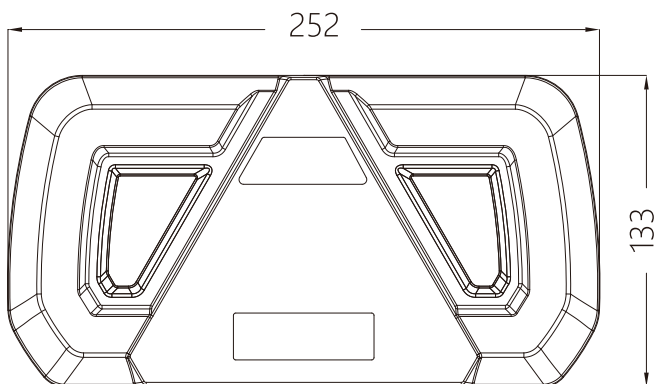

Wiring Diagram For One CA 7046/47

Black - Earth
Green - Tail
Red/blue - Stop
Green/brown - Indicator
Red - Fog
Purple/green - Reverse

Disclaimer: This diagram is to be used as a guide, Use of this guide is at the installers risk.