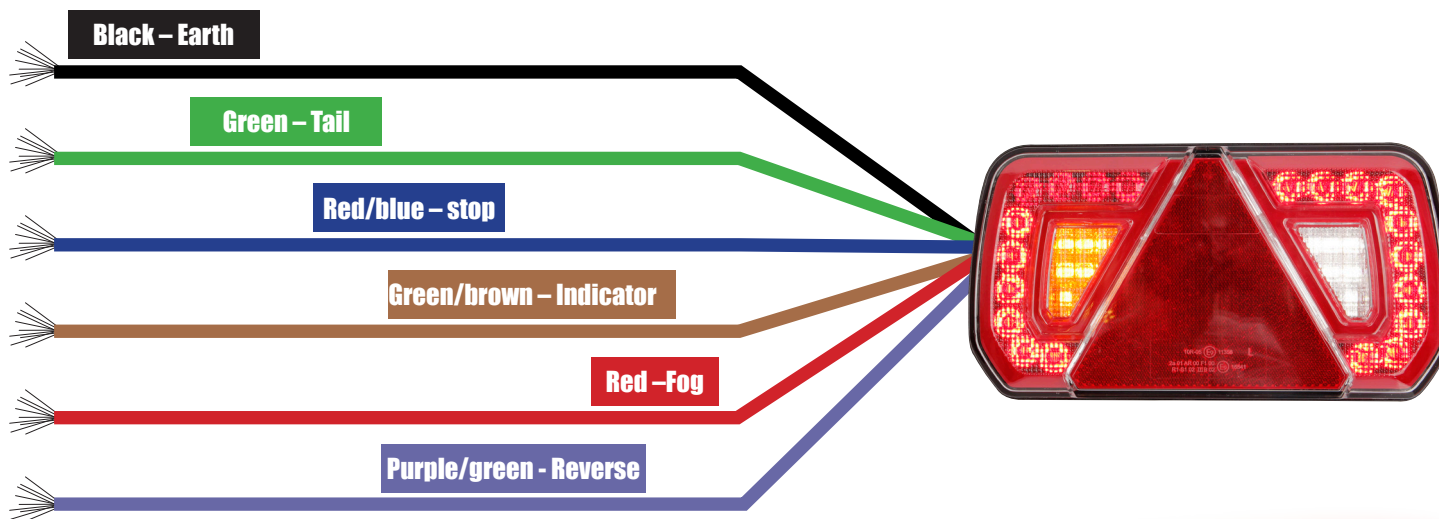

Wiring Diagram For One CA 7046/47

Black - Earth
Green - Tail
Red/blue - Stop
Green/brown - Indicator
Red - Fog
Purple/green - Reverse

Disclaimer: This diagram is to be used as a guide, Use of this guide is at the installers risk.