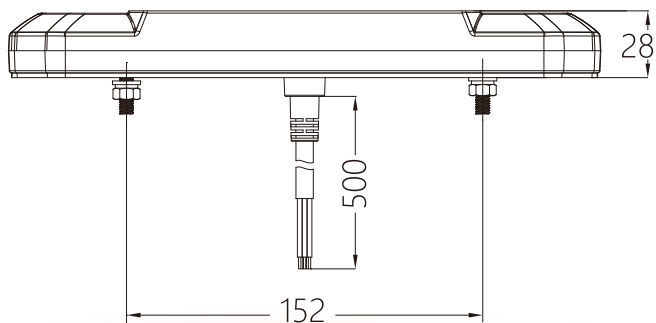

Wiring Diagram For One CA 7046/47

Black - Earth
Green - Tail
Red/blue - Stop
Green/brown - Indicator
Red - Fog
Purple/green - Reverse

Disclaimer: This diagram is to be used as a guide, Use of this guide is at the installers risk.